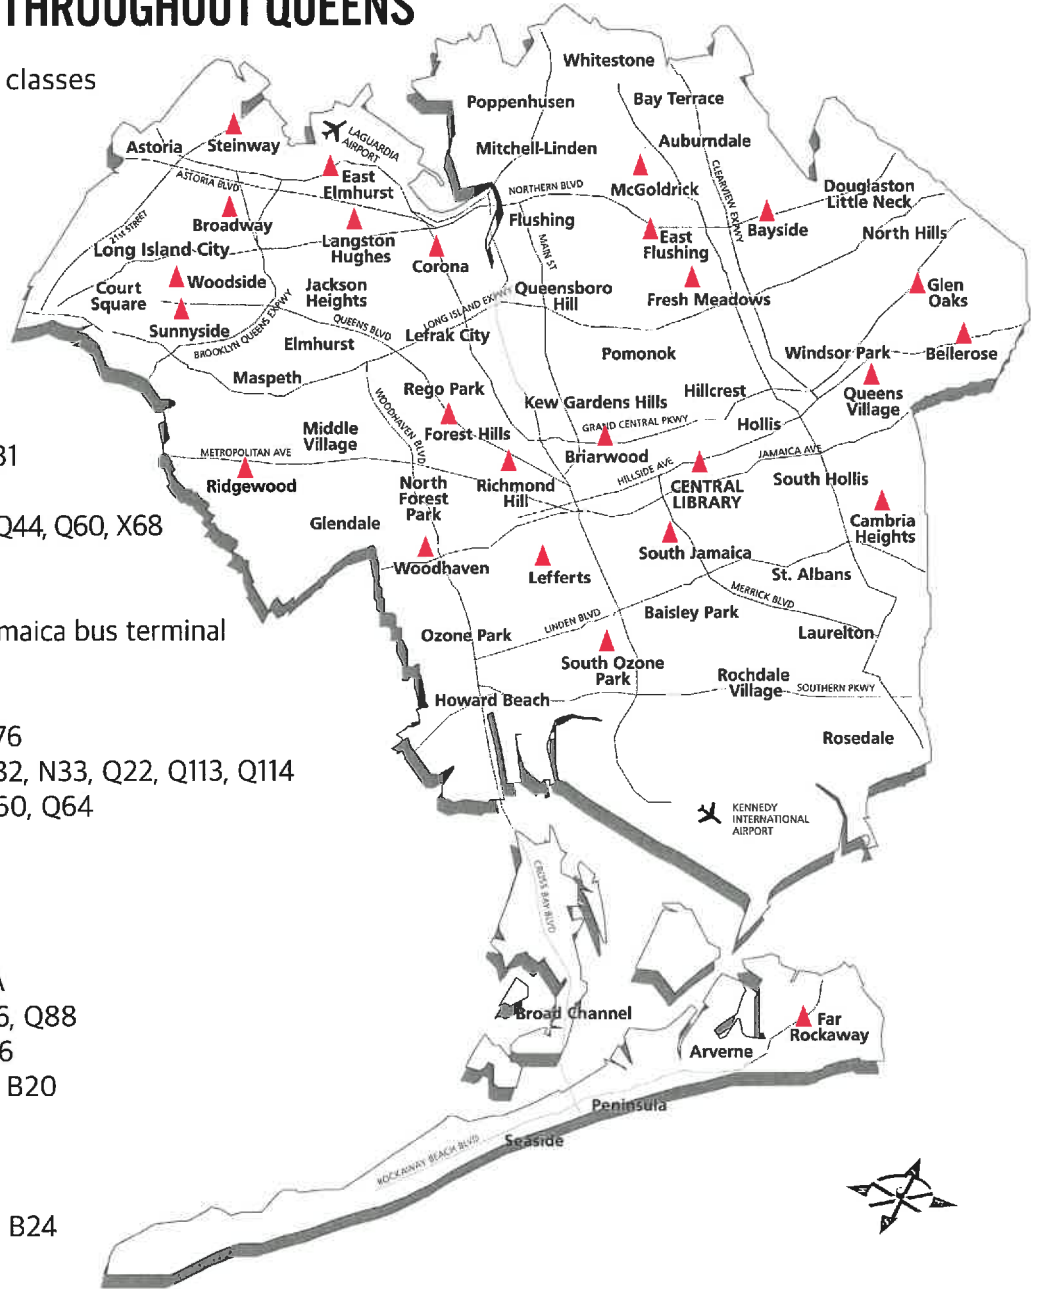

LIBRARY MAP SHOWING LOCATION OF COMMUNITY LIBRARIES THROUGHOUT QUEENS

▲ Community Libraries with ESOL classes

PUBLIC TRANSPORTATION:

◆ by subway ● by bus

- Bayside ◆ LIRR ● Q12, Q13, Q31
- Bellerose ● Q43
- Briarwood ◆ E, F ● Q20A Q20B, Q44, Q60, X68
- Broadway ◆ M, R ● Q101, Q104
- Cambria Heights ● Q4, Q27, Q77
- *CENTRAL Library ◆ F, ● Across from Jamaica bus terminal
- Corona ◆ 7 ● Q23, Q48
- East Elmhurst ● Q19, Q49, Q72
- East Flushing ◆ LIRR ● Q12, Q13, Q76
- Far Rockaway ◆ LIRR, S, A ● N31, N32, N33, Q22, Q113, Q114
- Forest Hills ◆ E, F, M, R ● Q23, Q60, Q64
- Fresh Meadows ● Q17, Q30, Q88
- Glen Oaks ● Q46
- Langston Hughes ◆ 7 ● Q23, Q66, Q72
- Lefferts ◆ A ● Q8, Q10, Q112
- McGoldrick ● Q13, Q28 Q15, Q15A
- Queens Village ◆ LIRR ● Q1, Q27, Q36, Q88
- Richmond Hill ◆ J, Z ● Q10, Q55, Q56
- Ridgewood ◆ M ● Q39, Q58, B13, B20
- South Jamaica ● Q111, Q113, Q114
- South Ozone Park ● Q7, Q9, Q10
- Steinway ◆ W, Q ● Q69
- Sunnyside ◆ 7 ● Q32, Q39, Q60, B24
- Woodhaven ◆ J ● Q56
- Woodside ◆ 7 ● Q18, Q32, Q60